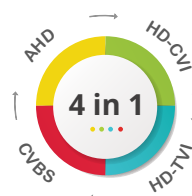

HD Camera

Normal IR Series

>> FC-2050-IR

HD Dome Camera

 5MP HD Resolution	 3.6mm Fixed Lens 3.6mm	 B&W B&W Night Vision
 D&N With ICR	 IP66 Ingress Protection	 3 Axis

Key Features:

- AHD/TVI/CVI/CVBS Video Output
- 5.0MP high resolution
- No Delay, Lossless, Long Distance transmission Up to 400 meters
- Fixed 3.6mm Lens
- New Array IR LEDs: up to 20m
- 3D DNR & DWDR & BLC
- Applicable to the Financial Departments, Telecommunications, Government, schools, airports, factory, Hotels, Museum, Public transportation and Other places.
- IP66, Metal & Plastic Case

Model	FC-2050-IR
Image Sensor	5.0 Mega Pixel 1/2.7" SC501AI sensor
Resolution	2592 x 1944
Image System	PAL/NTSC
Lens	3.6mm
Minimum illumination	Color: 0.1 lux @ (F2.1, AGC ON), 0 lux (IR ON)
IR LEDs	2 PCS Array IR LED
IR distance	20M
Video Output	AHD/TVI/CVI 5MP /CVBS 960H
D&N	Support ICR
Frame rate	5MP@20fps
Electronic shutter	PAL: 1/25 s to 1/50,000 s; NTSC: 1/30 s to 1/50,000 s
OSD Menu	YES
White Balance	Auto
Power	DC12V (±10%)
Operation Environment	- 20 ~ 55, 10% ~ 90% (humidity)

 Easy switching signal mod

 Compatible with all popular HD recorder