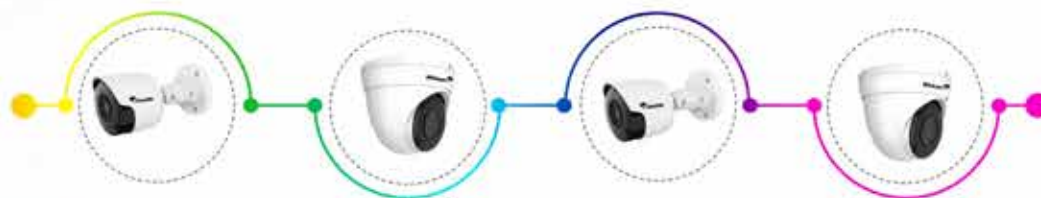

IP Camera

Model	FL-5120S	FL-5220S	FL-5150S	FL-5250S
Resolution	2MP 1920(H)×1080(V)		5MP 2592(H)×1944(V)	
Image Sensor	1/2.7" Progressive CMOS			
Min. illumination	Color 0.1lux @ F1.2(AGC ON) ; B/W 0 lux @ IR ON		Color 0.05lux @ F1.2(AGC ON) ; B/W 0 lux @ IR ON	
Stream	Dual			
Frame Rate	Mainstream (1~25 fps) 1080P(1920×1080), 960P(1280×960), 720P(1280×720) Substream VGA(640×480), QVGA(320×240)		Mainstream (1~15fps) 5MP(2592×1944), 4MP(2592×1520), 3MP(2048×1520), 1080P(1920×1080), 960P(1280×960), 720P(1280×720) Substream (1~15fps) VGA(640×480), QVGA(320×240)	
Shutter	1/5 ~ 1/20000s			
Slow Shutter	Support			
Lens	3.6 mm H.FOV: 87°		3.6 mm H.FOV: 77°	
Day & Night	IR cut filter with auto switch			
Digital noise reduction	3D DNR			
WDR	Digital WDR			
Video Compression	H.265/H.264			
Video Bitrate	256Kbps ~ 8Mbps			
Image Setting	Flip mode, Saturation, Brightness, Contrast, Hue, Sharpness adjustable			
BLC	Support			
Privacy Mask	Support			
Video Analytics	N/A			
Protocols	TCP/IP, HTTP, DHCP, DNS, DDNS, RTP/RTSP, PPPoE, SMTP, NTP, UPnP, SNMP, HTTPS, FTP			
System Compatibility	ONVIF(Ver 2.6, Profile S, Profile G)			
Interface	RJ45 10M / 100M Ethernet interface x1			
LED	18 Pcs (smd)			
IR Range	Up to 30 M			
Microphone	YES			
SD Storage	NO			
Alarm Trigger	NO			
Audio	NO			
Video Output	NO			
Reset Button	NO			
POE	YES			
Water Proof	IP67			
Power Supply	DV 12V/POE			
Consumption	≤ 7W			
Dimension	Ø63 X115mm			
Weight	appr. 225g			
Storage Temperature	-30 ~ +60°C			
Operating Temperature	-30 ~ +55°C