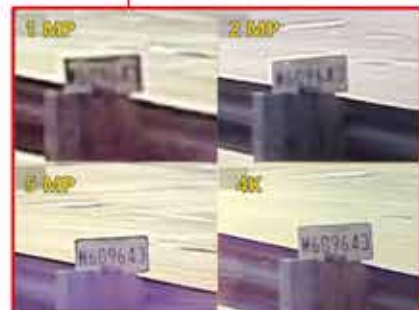

● Resolution

1 MP, 2 MP, 5 MP, 4K